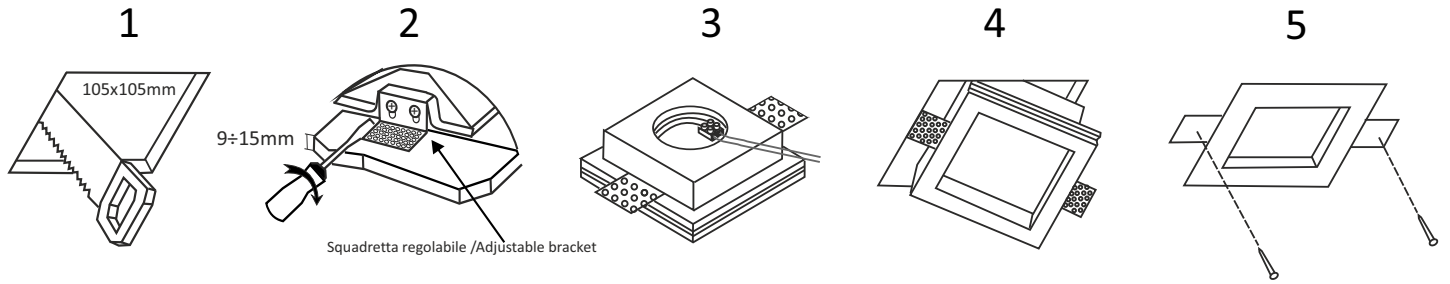

ARAGON FLAT

Adatto a moduli LED in bassa tensione e lampadine LED GU10
Suitable for low voltage LED modules and GU10 LED bulbs