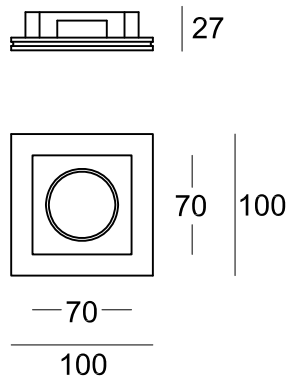

ARAGON FLAT

Adatto a moduli LED in bassa tensione e lampadine LED GU10
Suitable for low voltage LED modules and GU10 LED bulbs