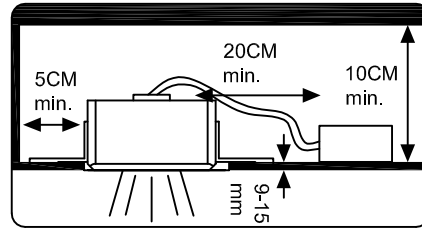

ARAGON FLAT

Adatto a moduli LED in bassa tensione e lampadine LED GU10
Suitable for low voltage LED modules and GU10 LED bulbs