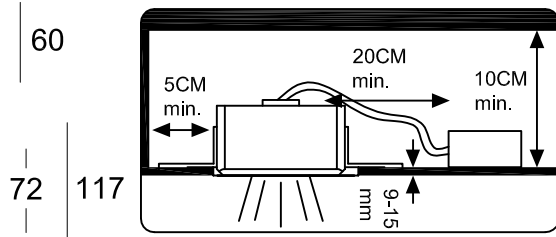

ARAGON TWIN

Adatto a moduli LED in bassa tensione e lampadine LED GU10
 Suitable for low voltage LED modules and GU10 LED bulbs