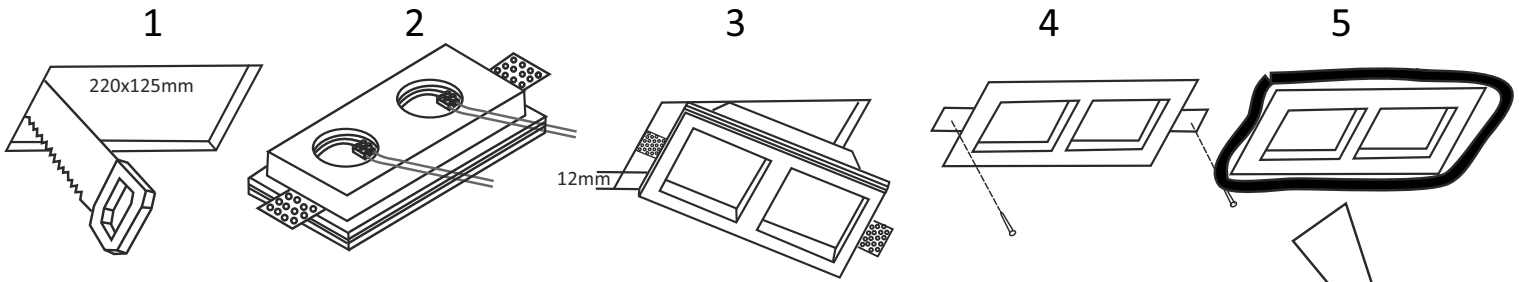

ARAGON TWIN

Adatto a moduli LED in bassa tensione e lampadine LED GU10
 Suitable for low voltage LED modules and GU10 LED bulbs