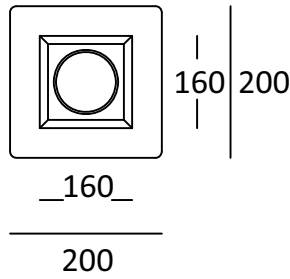

ARAGON XL

1

2

3

4

5

6

Adatto a moduli LED in bassa tensione
Suitable for low voltage AR111LED modules