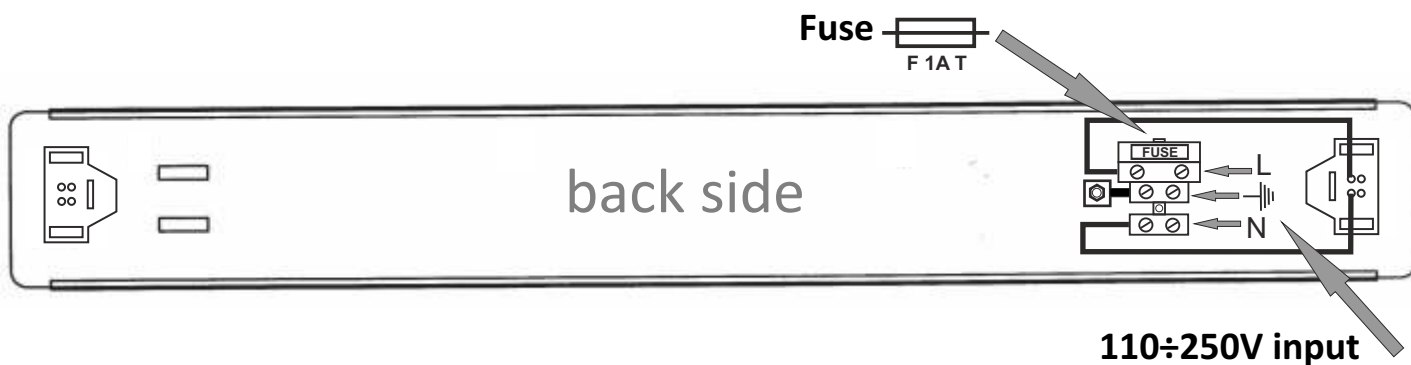

Futura 60	Part N° : BS1X0600000B
Futura 60 Twin	Part N° : BS2X0600000B
Futura 120	Part N° : BS1X1200000B
Futura 120 Twin	Part N° : BS2X1200000B
Futura 150	Part N° : BS1X1500000B
Futura 150 Twin	Part N° : BS2X1500000B

IP65

100÷250V

AC 50÷60Hz

UTILIZZARE SOLO CON TUBI ELETTRONICI LED ALIMENTATI DA UN SOLO LATO
TO BE USED ONLY WITH SINGLE SIDE INPUT LED ELECTRONIC TUBES

ELECTRONIC SINGLE SIDE INPUT LED TUBE ONLY
NOT INCLUDED