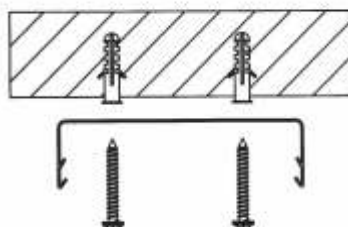

IP65

100÷250V

AC 50÷60Hz

UTILIZZARE SOLO CON TUBI ELETTRONICI LED ALIMENTATI DA UN SOLO LATO
TO BE USED ONLY WITH SINGLE SIDE INPUT LED ELECTRONIC TUBES

ELECTRONIC SINGLE SIDE INPUT LED TUBE ONLY
NOT INCLUDED