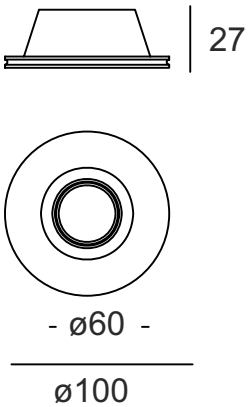

# OBLO' FLAT

Adatto a moduli LED in bassa tensione e lampadine LED GU10  
Suitable for low voltage LED modules and GU10 LED bulbs