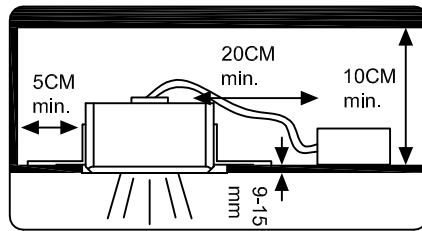

# OBLO' FLAT

Adatto a moduli LED in bassa tensione e lampadine LED GU10  
Suitable for low voltage LED modules and GU10 LED bulbs