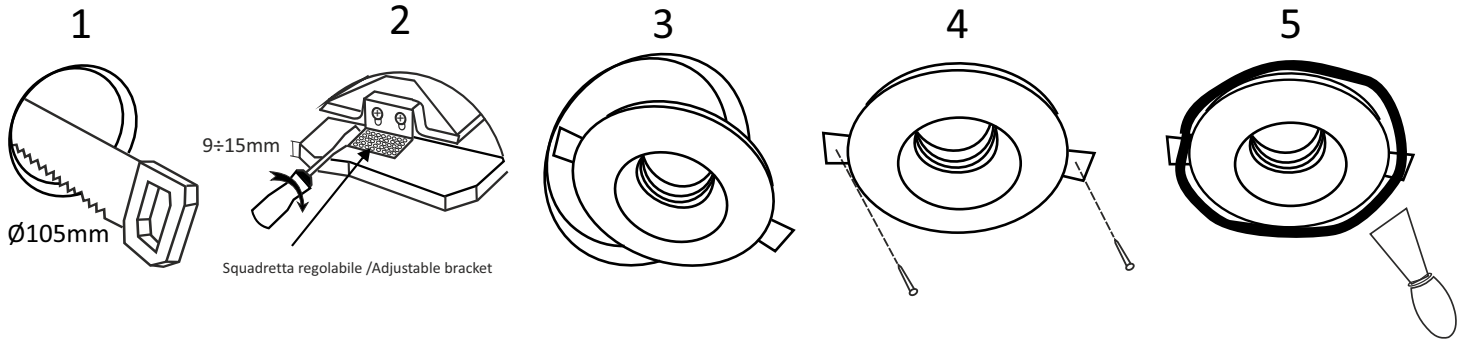

# OBLO' FLAT

Adatto a moduli LED in bassa tensione e lampadine LED GU10  
Suitable for low voltage LED modules and GU10 LED bulbs