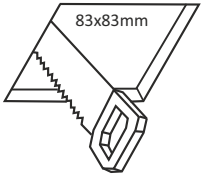

# SOUL

1

2

9~15mm

Adjustable perforated bracket

3

4

5