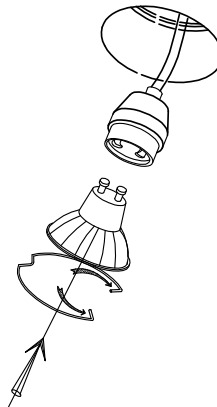

SOUL

1

2

9~15mm

Adjustable perforated bracket

3

4

5

6

7

Gypsolyte®