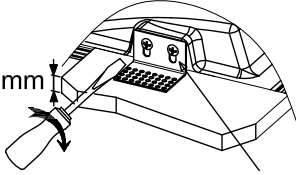

# SOUL

1

2

9~15mm

Adjustable perforated bracket

3

4

5